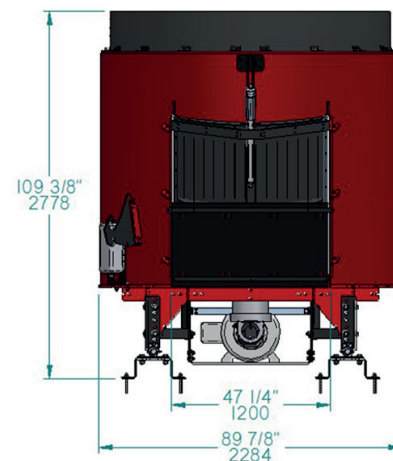

*A mixer from 353ft<sup>3</sup> to 432ft<sup>3</sup> designed to last:  
more performance, less maintenance!*

## DETAILS

**HARDOX AUGER**

**SCALE**

**ELECTRIC CYLINDER**

**MANUAL CONTROL PANEL**

**ADJUSTABLE LEGS**

## TECHNICAL SPECIFICATIONS

<b>CAPACITY</b>	353 pi <sup>3</sup> (10m <sup>3</sup> ) without extension 400pi <sup>3</sup> (11.32m <sup>3</sup> ) with 12" (30.5 cm) rubber extension 432pi <sup>3</sup> (12.23m <sup>3</sup> ) with 18" (45.7 cm) rubber extension
<b>RUBBER EXTENSION</b>	A 12" (30.5 cm) or 18" (45.7 cm) rubber extension is available as an option
<b>MOTORIZATION</b>	High efficiency Direct Drive motor with variable speed 40 HP as standard, 50HP as an option Left, right or back motorization
<b>CONTROL PANEL AND DRIVE</b>	Manual panel 30 HP 40HP or 50 HP Drive control up to 4 speeds motor for auger rotation
<b>PLANETARY</b>	Heavy Duty planetary
<b>PTO</b>	Enclosed PTO, lubrication free
<b>SCALE AND LOADCELLS</b>	DINAMICA or DIGISTAR scale and 4 loadcells, up to 10 000Lbs (4535 Kg)
<b>DISCHARGE DOOR</b>	The discharge door is controlled by an electric cylinder 1500 Lbs (680 Kg) torque with Amp management
<b>KNIVES</b>	6 knives and 2 strongbacks included
<b>STEEL</b>	Canadian steel 44W, 3/4"(19mm) thick for the floor and 1/4" (6mm) for the walls Auger 3/4"(19mm)
<b>DIMENSIONS (L X I X H) WITHOUT EXTENSION</b>	150" 7/8 X 89" 7/8 X 97" 3/8 (383,2 cm X 228,4 cm X 247.3 cm)
<b>WEIGHT</b>	7436 Lbs (3373 Kg)