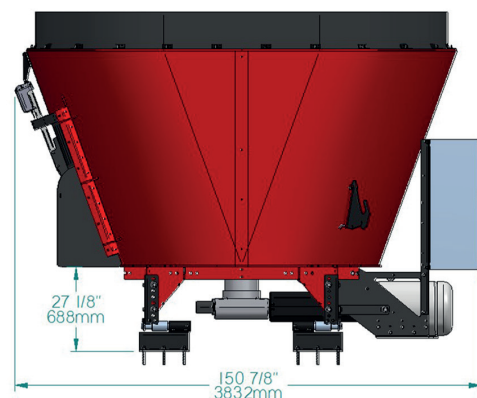

*A mixer from 353ft<sup>3</sup> to 432ft<sup>3</sup> designed to last:  
more performance, less maintenance!*

## DETAILS

**HARDOX AUGER**

**SCALE**

**ELECTRIC CYLINDER**

**MANUAL CONTROL PANEL**

**ADJUSTABLE LEGS**

## TECHNICAL SPECIFICATIONS

<b>CAPACITY</b>	353 pi <sup>3</sup> (10m <sup>3</sup> ) without extension 400pi <sup>3</sup> (11.32m <sup>3</sup> ) with 12" (30.5 cm) rubber extension 432pi <sup>3</sup> (12.23m <sup>3</sup> ) with 18" (45.7 cm) rubber extension
<b>RUBBER EXTENSION</b>	A 12" (30.5 cm) or 18" (45.7 cm) rubber extension is available as an option
<b>MOTORIZATION</b>	High efficiency Direct Drive motor with variable speed 40 HP as standard, 50HP as an option Left, right or back motorization
<b>CONTROL PANEL AND DRIVE</b>	Manual panel 30 HP 40HP or 50 HP Drive control up to 4 speeds motor for auger rotation
<b>PLANETARY</b>	Heavy Duty planetary
<b>PTO</b>	Enclosed PTO, lubrication free
<b>SCALE AND LOADCELLS</b>	DINAMICA or DIGISTAR scale and 4 loadcells, up to 10 000Lbs (4535 Kg)
<b>DISCHARGE DOOR</b>	The discharge door is controlled by an electric cylinder 1500 Lbs (680 Kg) torque with Amp management
<b>KNIVES</b>	6 knives and 2 strongbacks included
<b>STEEL</b>	Canadian steel 44W, 3/4"(19mm) thick for the floor and 1/4" (6mm) for the walls Auger 3/4"(19mm)
<b>DIMENSIONS (L X I X H) WITHOUT EXTENSION</b>	150" 7/8 X 89" 7/8 X 97" 3/8 (383,2 cm X 228,4 cm X 247.3 cm)
<b>WEIGHT</b>	7436 Lbs (3373 Kg)