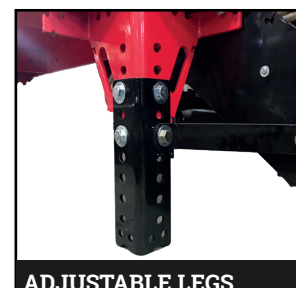

## DESCRIPTION

A «**Plug&Play**» conception.  
A single unit, all-in and ready to use!

- Compact, efficient and energy-saving
- Made of Canadian steel 44W
- Tub covered with a **stainless steel liner** of 30"(76 cm)
- A **3/4" (19 mm)** auger
- A **Direct Drive** motor
- A **Heavy Duty** planetary
- An **enclosed** and lubrication free PTO
- An optional 2-years or 5-years warranty period, parts and labour

## DETAILS

**HARDOX AUGER**

**SCALE**

**ELECTRIC CYLINDER**

**MANUAL CONTROL PANEL**

**ADJUSTABLE LEGS**